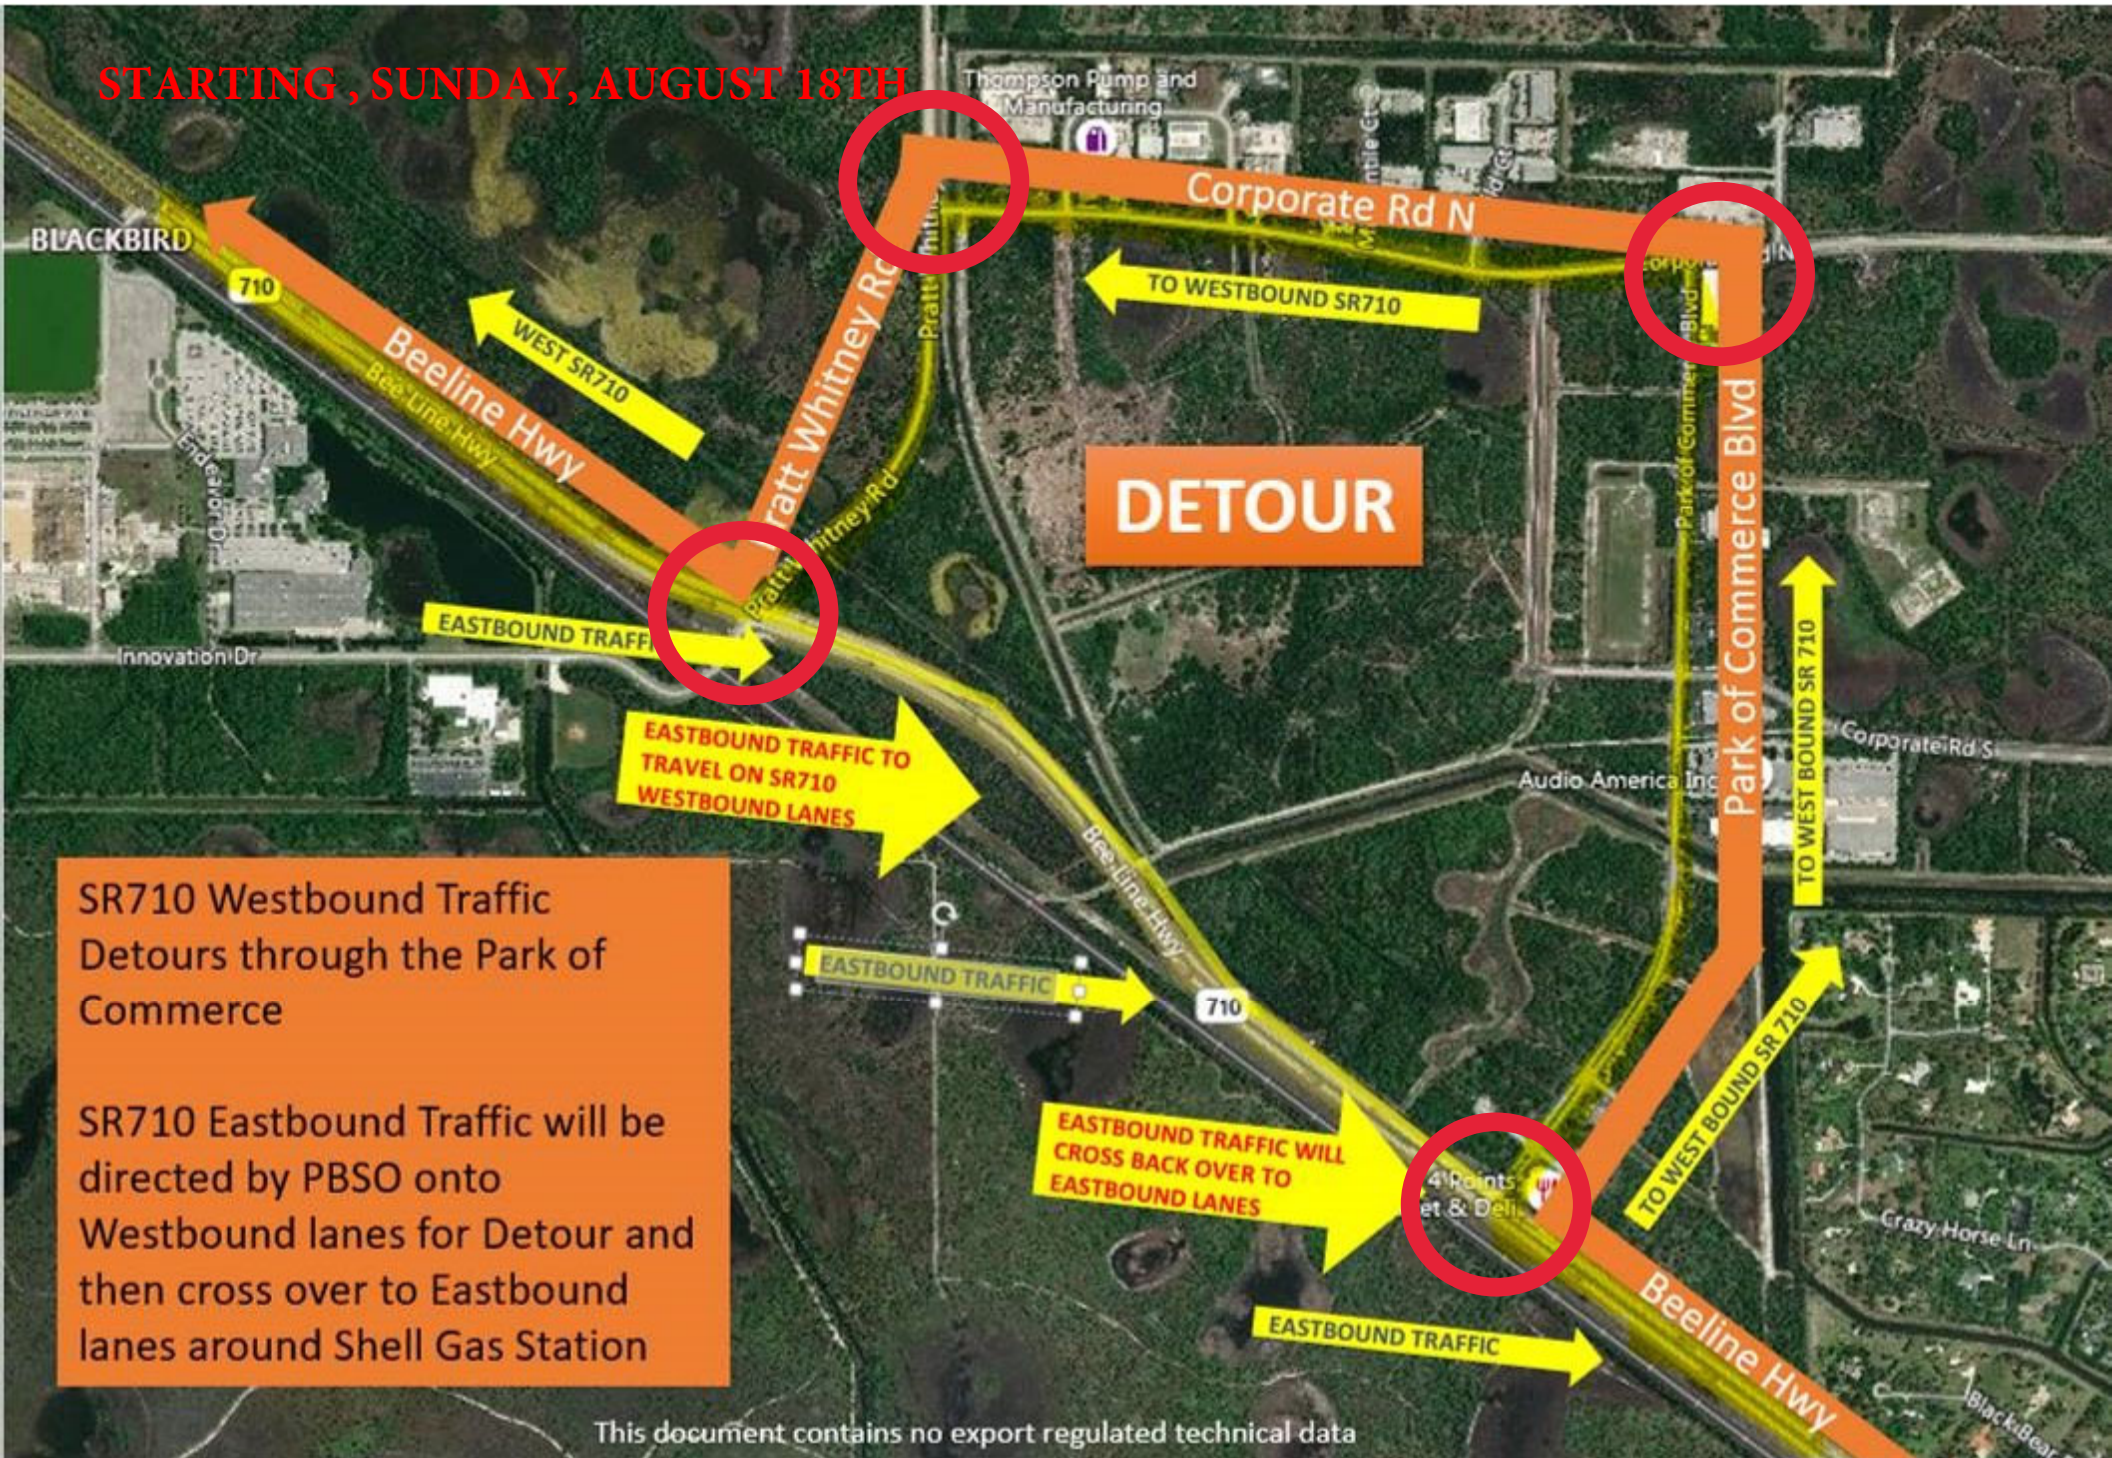

STARTING, SUNDAY, AUGUST 18TH

SR710 Westbound Traffic Detours through the Park of Commerce

SR710 Eastbound Traffic will be directed by PBSO onto Westbound lanes for Detour and then cross over to Eastbound lanes around Shell Gas Station